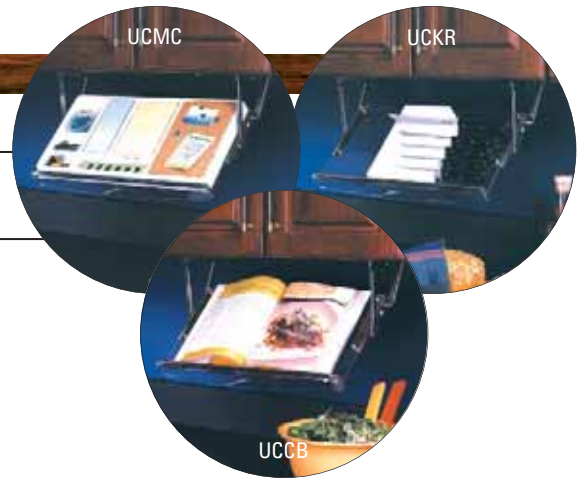

Undercabinet Racks

- Designed to fit underneath wall cabinets 24" and wider

STOCK #	DESCRIPTION	HEIGHT	WIDTH	DEPTH	CARTON QTY.	FINISH	SUGG. LIST
UCCB	Cookbook Rack	3"	19-3/4"	10"	1	Clear	99.35
UCKR	Knife Rack	3"	19-3/4"	10"	1	Clear	114.48
UCMC	Message Center	3"	19-3/4"	10"	1	Clear	119.94

Single Column Wine Racks

- Packed in sets, front and back holder mount independently

STOCK #	# OF RINGS	HEIGHT	WIDTH	DEPTH*	CARTON QTY	SUGG. LIST
WR1-B	1	5-1/2"	4-1/4"	6"	3 sets/carton	12.75
WR1-C	1	5-1/2"	4-1/4"	6"	3 sets/carton	12.75
WR2-B	2	10"	4-3/8"	6"	3 sets/carton	17.17
WR2-C	2	10"	4-3/8"	6"	3 sets/carton	17.17
WR3-B	3	14-1/2"	4-3/8"	6"	3 sets/carton	21.65
WR3-C	3	14-1/2"	4-3/8"	6"	3 sets/carton	21.65

* Distance from front to rear rack. Bottle length will be longer.

Multiple Wine Racks

- Two racks are required per installation, one in front and one parallel in back

STOCK #	# OF RINGS	HEIGHT	LENGTH	CARTON QTY	SUGG. LIST
WR23.62-B	5	4-3/8"	4-3/8" to 23-5/8"	5 sets/carton	24.51
WR23.62-C	5	4-3/8"	4-3/8" to 23-5/8"	5 sets/carton	22.92
WR29.62-B	6	4-3/8"	27-1/8" to 29-5/8"	5 sets/carton	29.23
WR29.62-C	6	4-3/8"	27-1/8" to 29-5/8"	5 sets/carton	25.63
WR35.62-B	7	4-3/8"	33-1/8" to 35-5/8"	5 sets/carton	32.12
WR35.62-C	7	4-3/8"	33-1/8" to 35-5/8"	5 sets/carton	28.59
WR41.62-B	9	4-3/8"	39-1/8" to 41-5/8"	5 sets/carton	35.25
WR41.62-C	9	4-3/8"	39-1/8" to 41-5/8"	5 sets/carton	31.88