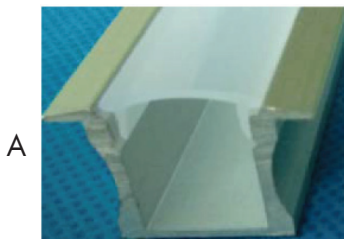

ALUMINUM PROFILES FOR PRO TAPE LIGHTING

Recess Mount

A

B

Surface Mount

C

D

E

	Item#	Description	UM	Price
A	SZLEDPTAP39-REC	39"Aluminum Profile For Pro Tape, Recess Mount, Frosted Lens	EA	\$14.99
	SZLEDPTAP78-REC	78"Aluminum Profile For Pro Tape, Recess Mount, Frosted Lens	EA	\$29.99
B	SZLEDPTAPEC-REC	Pro Tape Aluminum Profile End Caps, Recess Mount, 1 Pair	PR	\$1.99
C	SZLEDPTAP39-SUR	39"Aluminum Profile For Pro Tape, Surface Mount, Frosted Lens	EA	\$14.99
	SZLEDPTAP78-SUR	78"Aluminum Profile For Pro Tape, Surface Mount, Frosted Lens	EA	\$29.99
D	SZLEDPTAPEC-SUR	Pro Tape Aluminum Profile End Caps, Surface Mount, 1 Pair	PR	\$1.99
E	SZLEDPTAPMB-SUR	Pro Tape Aluminum Profile Brackets, Surface Mount, 1 Pair	PR	\$1.99