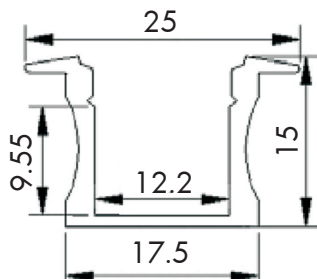

ALUMINUM PROFILES FOR PRO TAPE LIGHTING

A

B

C

D

E

	Item#	Description	UM	Price
A	SZLEDPTAP39-REC	39"Aluminum Profile For Pro Tape, Recess Mount, Frosted Lens	EA	$14.99
	SZLEDPTAP78-REC	78"Aluminum Profile For Pro Tape, Recess Mount, Frosted Lens	EA	$29.99
B	SZLEDPTAPEC-REC	Pro Tape Aluminum Profile End Caps, Recess Mount, 1 Pair	PR	$1.99
C	SZLEDPTAP39-SUR	39"Aluminum Profile For Pro Tape, Surface Mount, Frosted Lens	EA	$14.99
	SZLEDPTAP78-SUR	78"Aluminum Profile For Pro Tape, Surface Mount, Frosted Lens	EA	$29.99
D	SZLEDPTAPEC-SUR	Pro Tape Aluminum Profile End Caps, Surface Mount, 1 Pair	PR	$1.99
E	SZLEDPTAPMB-SUR	Pro Tape Aluminum Profile Brackets, Surface Mount, 1 Pair	PR	$1.99

Pricing subject to change without notice.