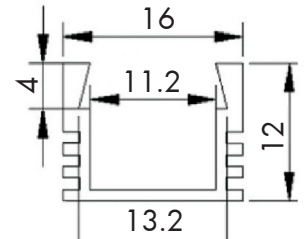

D

E

	Item#	Description	UM	Price
A	SZLEDPTAP39-REC	39"Aluminum Profile For Pro Tape, Recess Mount, Frosted Lens	EA	$14.99
	SZLEDPTAP78-REC	78"Aluminum Profile For Pro Tape, Recess Mount, Frosted Lens	EA	$29.99
B	SZLEDPTAPEC-REC	Pro Tape Aluminum Profile End Caps, Recess Mount, 1 Pair	PR	$1.99
C	SZLEDPTAP39-SUR	39"Aluminum Profile For Pro Tape, Surface Mount, Frosted Lens	EA	$14.99
	SZLEDPTAP78-SUR	78"Aluminum Profile For Pro Tape, Surface Mount, Frosted Lens	EA	$29.99
D	SZLEDPTAPEC-SUR	Pro Tape Aluminum Profile End Caps, Surface Mount, 1 Pair	PR	$1.99
E	SZLEDPTAPMB-SUR	Pro Tape Aluminum Profile Brackets, Surface Mount, 1 Pair	PR	$1.99

Pricing subject to change without notice.